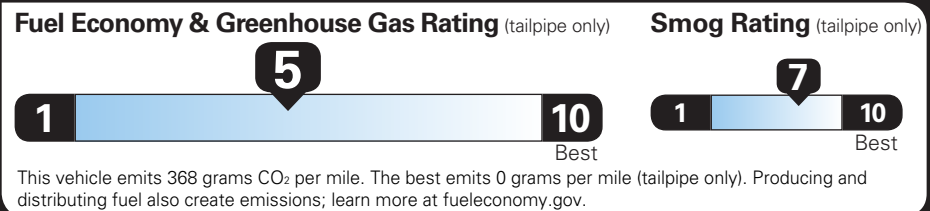

• SIRIUSXM CAPABLE, TRIAL INCLUDED W/ SUBSCRIPTION SOLD SEPARATELY

INTERIOR

- SEATING, 6-PASSENGER
- STEERING COLUMN, TILT & TELESCOPING
- SEAT ADJUSTER, DRIVER 4-WAY

MANUAL

- SEAT ADJUSTER, PASSENGER 4-WAY MANUAL
- ACTIVE NOISE CANCELLATION
- AIR CONDITIONING, TRI ZONE

EXTERIOR

- MIRRORS, OUTSIDE HEATED, POWER ADJUSTABLE, BODY COLOR
- HEADLAMPS, LED
- DAYTIME RUNNING LAMPS, LED

SAFETY & SECURITY

- ACADIA PRO SAFETY PLUS:
  - AUTOMATIC EMERGENCY BRAKING
  - INTELLIBEAM-AUTO HIGH BEAM
  - FOLLOWING DISTANCE INDICATOR
  - FORWARD COLLISION ALERT
  - LANE KEEP ASSIST W/LANE DEPARTURE WARNING
  - FRONT PEDESTRIAN BRAKING
  - REAR CROSS TRAFFIC ALERT
  - LANE CHANGE ALERT WITH SIDE BLIND ZONE ALERT

- TEEN DRIVER
- HD REAR VISION CAMERA

MANUFACTURER'S SUGGESTED RETAIL PRICE

STANDARD VEHICLE PRICE $39,100.00

OPTIONS & PRICING

OPTIONS INSTALLED BY THE MANUFACTURER (MAY REPLACE STANDARD EQUIPMENT SHOWN)

VOLCANIC RED TINCOAT	645.00
TOTAL OPTIONS	$645.00
TOTAL VEHICLE & OPTIONS	$39,745.00
DESTINATION CHARGE	1,395.00

TOTAL VEHICLE PRICE* $41,140.00

EPA DOT Fuel Economy and Environment

Gasoline Vehicle

Fuel Economy ACADIA AWD

24 MPG combined city/hwy
22 MPG city
27 MPG highway

4.2 gallons per 100 miles

You spend **$1,250** more in fuel costs over 5 years compared to the average new vehicle.

Annual fuel cost **$1,850**

Actual results will vary for many reasons, including driving conditions and how you drive and maintain your vehicle. The average new vehicle gets 28 MPG and costs $8,000 to fuel over 5 years. Cost estimates are based on 15,000 miles per year at $2.95 per gallon. MPGe is miles per gasoline gallon equivalent. Vehicle emissions are a significant cause of climate change and smog.

fuelconomy.gov
Calculate personalized estimates and compare vehicles

GOVERNMENT 5-STAR SAFETY RATINGS

Overall Vehicle Score ★★★★★
Based on the combined ratings of frontal, side and rollover. Should ONLY be compared to other vehicles of similar size and weight.

Frontal Crash Driver Passenger ★★★★★
Based on the risk of injury in a frontal impact. Should ONLY be compared to other vehicles of similar size and weight.

Side Crash Front seat Rear seat ★★★★★
Based on the risk of injury in a side impact.

Rollover ★★★★★
Based on the risk of rollover in a single-vehicle crash.

Star ratings range from 1 to 5 stars (★★★★★) with 5 being the highest. Source: National Highway Traffic Safety Administration (NHTSA) www.safercar.gov or 1-888-327-4236

PARTS CONTENT INFORMATION

FOR VEHICLES IN THIS CARLINE:
U.S./CANADIAN PARTS CONTENT: 39%
MAJOR SOURCES OF FOREIGN PARTS CONTENT: MEXICO 24%

NOTE: PARTS CONTENT DOES NOT INCLUDE FINAL ASSEMBLY, DISTRIBUTION, OR OTHER NON-PARTS COSTS.

FOR THIS VEHICLE:
FINAL ASSEMBLY POINT: SPRING HILL, TN U.S.A.
COUNTRY OF ORIGIN: ENGINE: UNITED STATES TRANSMISSION: UNITED STATES

This label has been applied pursuant to Federal law - Do not remove prior to delivery to the ultimate purchaser. *Includes Manufacturer's Recommended Pre-Delivery Service. Does not include dealer installed options and accessories not listed above, local taxes or license fees.

© 2009 General Motors LLC GMLBL_PROD_0041 - 08/19/2022

Equipped with the safety and security of OnStar®
Visit onstar.com for details.
onstar.com/privacy

ORDER NO CBMD2P SALES CODE E
SALES MODEL CODE TNJ26
DEALER NO 08256
FINAL ASSEMBLY: SPRING HILL, TN U.S.A.

VIN 1GKKNRL42PZ165569 REISSUE
DEALER TO WHOM DELIVERED
GREATER LOWELL BUICK GMC INC
733 ROGERS ST
LOWELL, MA 01852-4336