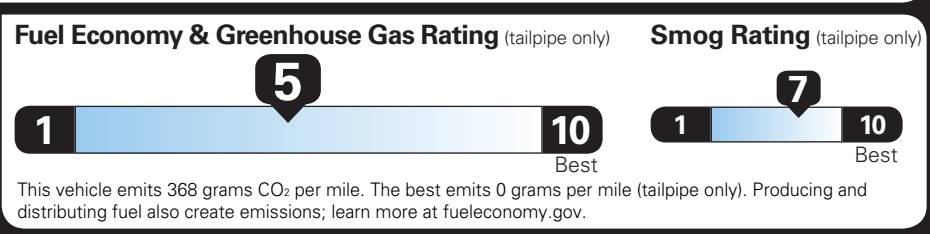

INTERIOR

- SEATING, 6-PASSENGER
- STEERING COLUMN, TILT & TELESCOPING
- SEAT ADJUSTER, DRIVER 4-WAY MANUAL
- SEAT ADJUSTER, PASSENGER

4-WAY MANUAL

- ACTIVE NOISE CANCELLATION
- AIR CONDITIONING, TRI ZONE

EXTERIOR

- MIRRORS, OUTSIDE HEATED, POWER ADJUSTABLE, BODY COLOR
- HEADLAMPS, LED
- DAYTIME RUNNING LAMPS, LED

SAFETY & SECURITY

- GMC PRO SAFETY PLUS:
  - AUTOMATIC EMERGENCY BRAKING
  - INTELLIBEM-AUTO HIGH BEAM
  - FOLLOWING DISTANCE INDICATOR
  - FORWARD COLLISION ALERT
  - LANE KEEP ASSIST W/LANE DEPARTURE WARNING
  - FRONT PEDESTRIAN BRAKING
  - REAR CROSS TRAFFIC ALERT
  - LANE CHANGE ALERT WITH SIDE BLIND ZONE ALERT
- TEEN DRIVER
- HD REAR VISION CAMERA

MANUFACTURER'S SUGGESTED RETAIL PRICE

STANDARD VEHICLE PRICE $37,600.00

OPTIONS & PRICING

OPTIONS INSTALLED BY THE MANUFACTURER (MAY REPLACE STANDARD EQUIPMENT SHOWN)

3YR. ONSTAR & CONNECTED SVCS	1,500.00
•SAFETY & SECURITY	
•UNLIMITED DATA PLAN	
•GUARDIAN APP	
•REMOTE ACCESS	
•APP ACCESS (RADIO DATA)	
STERLING METALLIC	495.00

TOTAL OPTIONS	$1,995.00
TOTAL VEHICLE & OPTIONS	$39,595.00
DESTINATION CHARGE	1,395.00

TOTAL VEHICLE PRICE* $40,990.00

EPA DOT Fuel Economy and Environment

Gasoline Vehicle

ACADIA AWD

Fuel Economy **24** MPG
combined city/hwy

22 city

27 highway

4.2 gallons per 100 miles

You spend **$1,250** more in fuel costs over 5 years compared to the average new vehicle.

Annual fuel cost **$1,850**

Actual results will vary for many reasons, including driving conditions and how you drive and maintain your vehicle. The average new vehicle gets 28 MPG and costs $8,000 to fuel over 5 years. Cost estimates are based on 15,000 miles per year at $2.95 per gallon. MPGe is miles per gasoline gallon equivalent. Vehicle emissions are a significant cause of climate change and smog.

fuelconomy.gov
Calculate personalized estimates and compare vehicles

GOVERNMENT 5-STAR SAFETY RATINGS

Overall Vehicle Score ★★★★★
Based on the combined ratings of frontal, side and rollover. Should ONLY be compared to other vehicles of similar size and weight.

Frontal Crash	Driver Passenger	★★★★★
Based on the risk of injury in a frontal impact. Should ONLY be compared to other vehicles of similar size and weight.		
Side Crash	Front seat Rear seat	★★★★★
Based on the risk of injury in a side impact.		
Rollover		★★★★★
Based on the risk of rollover in a single-vehicle crash.		

Star ratings range from 1 to 5 stars (★★★★★) with 5 being the highest.
Source: National Highway Traffic Safety Administration (NHTSA)
www.safercar.gov or 1-888-327-4236

PARTS CONTENT INFORMATION

FOR VEHICLES IN THIS CARLINE:
U.S./CANADIAN PARTS CONTENT: 39%
MAJOR SOURCES OF FOREIGN PARTS CONTENT: MEXICO 24%

NOTE: PARTS CONTENT DOES NOT INCLUDE FINAL ASSEMBLY, DISTRIBUTION, OR OTHER NON-PARTS COSTS.

FOR THIS VEHICLE:
FINAL ASSEMBLY POINT: SPRING HILL, TN U.S.A.
COUNTRY OF ORIGIN: ENGINE: UNITED STATES TRANSMISSION: UNITED STATES

This label has been applied pursuant to Federal law - Do not remove prior to delivery to the ultimate purchaser. *Includes Manufacturer's Recommended Pre-Delivery Service. Does not include dealer installed options and accessories not listed above, local taxes or license fees.

© 2009 General Motors LLC
GMLBL_PROD_0041 - 08/19/2022

ORDER NO BXZNFM SALES CODE E
SALES MODEL CODE TNJ26
DEALER NO 08256
FINAL ASSEMBLY:
SPRING HILL, TN U.S.A.

VIN 1GKKNRL42PZ141367 REISSUE
DEALER TO WHOM DELIVERED
GREATER LOWELL BUICK GMC INC
733 ROGERS ST
LOWELL, MA 01852-4336

Equipped with the safety and security of OnStar®
Visit onstar.com for details.
onstar.com/privacy