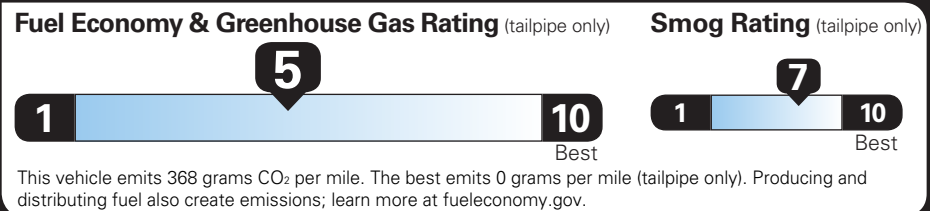

- 4-WAY MANUAL
2. ACTIVE NOISE CANCELLATION
   - AIR CONDITIONING, TRI ZONE
3. **EXTERIOR**
4. MIRRORS, OUTSIDE HEATED, POWER ADJUSTABLE, BODY COLOR
   - HEADLAMPS, LED
   - DAYTIME RUNNING LAMPS, LED
5. **SAFETY & SECURITY**
6. GMC PRO SAFETY PLUS:
     - AUTOMATIC EMERGENCY BRAKING
     - INTELLIBEM-AUTO HIGH BEAM
     - FOLLOWING DISTANCE INDICATOR
     - FORWARD COLLISION ALERT
     - LANE KEEP ASSIST W/LANE DEPARTURE WARNING
     - FRONT PEDESTRIAN BRAKING
     - REAR CROSS TRAFFIC ALERT
     - LANE CHANGE ALERT WITH SIDE BLIND ZONE ALERT
   - TEEN DRIVER
   - HD REAR VISION CAMERA

MANUFACTURER'S SUGGESTED RETAIL PRICE	
STANDARD VEHICLE PRICE	$37,600.00
OPTIONS & PRICING	
OPTIONS INSTALLED BY THE MANUFACTURER (MAY REPLACE STANDARD EQUIPMENT SHOWN)	
3YR. ONSTAR & CONNECTED SVCS	1,500.00
•SAFETY & SECURITY	
•UNLIMITED DATA PLAN	
•GUARDIAN APP	
•REMOTE ACCESS	
•APP ACCESS (RADIO DATA)	
TOTAL OPTIONS	$1,500.00
TOTAL VEHICLE & OPTIONS	$39,100.00
DESTINATION CHARGE	1,395.00
TOTAL VEHICLE PRICE*	$40,495.00

EPA DOT Fuel Economy and Environment

Gasoline Vehicle

ACADIA AWD

Fuel Economy

24 MPG combined city/hwy

22 MPG city

27 MPG highway

4.2 gallons per 100 miles

You spend $1,250 more in fuel costs over 5 years compared to the average new vehicle.

Annual fuel cost $1,850

Actual results will vary for many reasons, including driving conditions and how you drive and maintain your vehicle. The average new vehicle gets 28 MPG and costs $8,000 to fuel over 5 years. Cost estimates are based on 15,000 miles per year at $2.95 per gallon. MPGe is miles per gasoline gallon equivalent. Vehicle emissions are a significant cause of climate change and smog.

fuelconomy.gov
Calculate personalized estimates and compare vehicles

GOVERNMENT 5-STAR SAFETY RATINGS

Overall Vehicle Score ★★★★★

Based on the combined ratings of frontal, side and rollover. Should ONLY be compared to other vehicles of similar size and weight.

Frontal Crash	Driver Passenger	★★★★★
Based on the risk of injury in a frontal impact. Should ONLY be compared to other vehicles of similar size and weight.		
Side Crash	Front seat Rear seat	★★★★★
Based on the risk of injury in a side impact.		
Rollover		★★★★★
Based on the risk of rollover in a single-vehicle crash.		

Star ratings range from 1 to 5 stars (★★★★★) with 5 being the highest. Source: National Highway Traffic Safety Administration (NHTSA) www.safercar.gov or 1-888-327-4236

PARTS CONTENT INFORMATION

FOR VEHICLES IN THIS CARLINE:
U.S./CANADIAN PARTS CONTENT: 39%
MAJOR SOURCES OF FOREIGN PARTS CONTENT: MEXICO 24%

NOTE: PARTS CONTENT DOES NOT INCLUDE FINAL ASSEMBLY, DISTRIBUTION, OR OTHER NON-PARTS COSTS.

FOR THIS VEHICLE:
FINAL ASSEMBLY POINT: SPRING HILL, TN U.S.A.
COUNTRY OF ORIGIN: ENGINE: UNITED STATES TRANSMISSION: UNITED STATES

This label has been applied pursuant to Federal law – Do not remove prior to delivery to the ultimate purchaser. *Includes Manufacturer's Recommended Pre-Delivery Service. Does not include dealer installed options and accessories not listed above, local taxes or license fees.

© 2009 General Motors LLC
GMLBL_PROD_0041 – 08/19/2022

ORDER NO BWPX91 SALES CODE E
SALES MODEL CODE TNJ26
DEALER NO 08256
FINAL ASSEMBLY:
SPRING HILL, TN U.S.A.

VIN 1GKKNRL42PZ124567 REISSUE
DEALER TO WHOM DELIVERED
GREATER LOWELL BUICK GMC INC
733 ROGERS ST
LOWELL, MA 01852-4336

Equipped with the safety and security of OnStar®

Visit onstar.com for details.
onstar.com/privacy